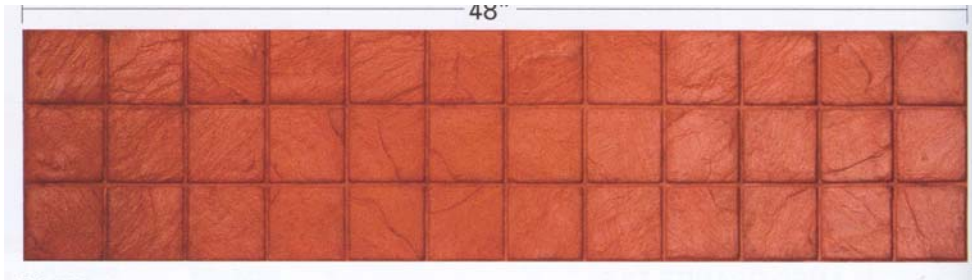

www.estampicrete.com

SOLDIER COURSE GRANITE BAND TOOL
BT 300

SOLDIER COURSE GRANITE BAND TOOL

SOLDIER COURSE USED BRICK BAND TOOL
BT 400

SOLDIER COURSE USED BRICK BAND

Estampicrete TABLA DE MOLDES

Av. Año de Juárez No. 94
Col. Granjas San Antonio
Iztapalapa, México D.F.
Tel. (55) 2636 1718
01 800 639 1718

www.estampicrete.com

4" X 4" ITALIAN SLATE BAND TOOL
BT 500

4" X 4" ITALIAN SLATE BAND TOOL

RUNNING SOLDIER COURSE
BT 600

RUNNING SOLDIER COURSE

Estampicrete TABLA DE MOLDES

Av. Año de Juárez No. 94
Col. Granjas San Antonio
Iztapalapa, México D.F.
Tel. (55) 2636 1718
01 800 639 1718