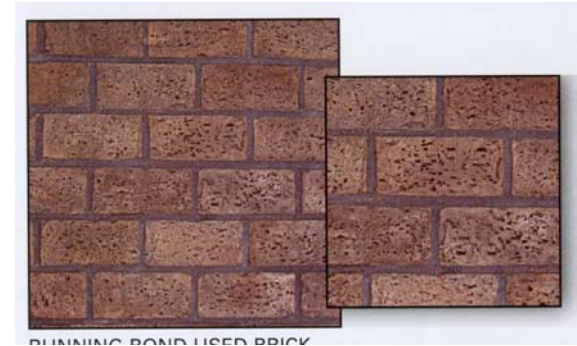

HERRINGBONE USED BRICK

RUNNING BOND USED BRICK